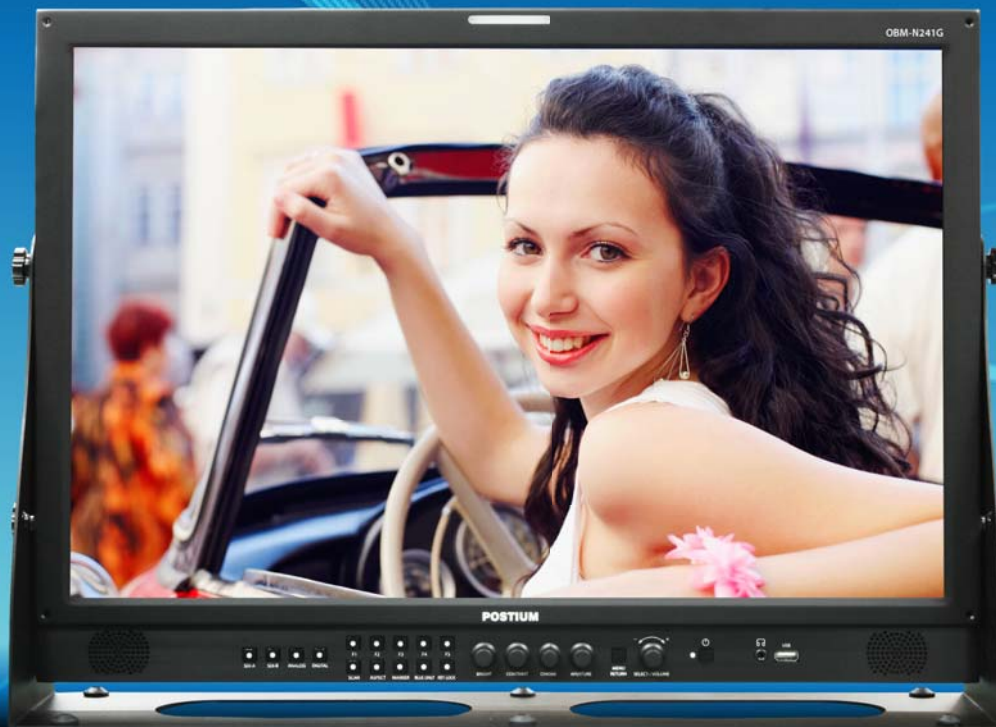

HD HDR **24" Wide Gamut QC-Grade LCD Monitor** **OBM-N241G**

Wide-gamut (Adobe 99% and DCI-P3 98%) 1920x1200
3G-SDI x 2 Input
1.073 Billion Colors(10bit Color Depth)
3D-LUT for Accurate Color Reproduction
Camera Log Conversion
Custom 3D LUT File Import

The OBM-N241G utilizes a 24" wide-gamut (Adobe 99% and DCI-P3 98%) 1920×1200 LCD and offers capable and affordable HD – HDR monitoring for color-critical desktop editing applications.

The OBM-N241G offers the superior picture quality and wide viewing angle, and includes an array of professional features and the advanced audio & video signal analysis functions including Waveform,

* Specifications are subject to change without prior notice for the product quality improvement.

Dimensions(mm)

Dimensions

- Main Body : 565 x 405.6 x 76.8 mm
22.24 x 15.96 x 3.02 inch
- With Stand : 602 x 429 x 140 mm
23.70 x 16.88 x 5.51 inch