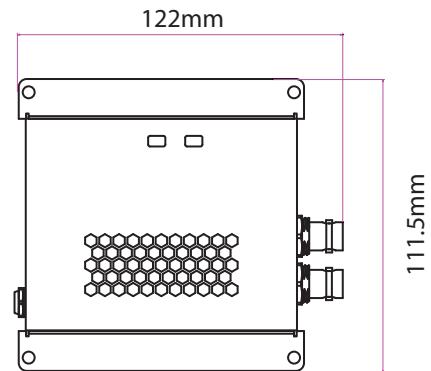

# PCC (M-type) M타입은 POSTIUM모니터와 연결하여 사용됩니다.

## Closed Caption Decoder

- SDI Closed Caption Decoder
- Supports Korean KRCC 708(Service 1-6)
- 1 SDI In/Out put (SD/HD)
- RS485 In/Out put
- Supports Vesa Mount Setup
- Power Adaptor

# PCC (Box-type) Closed Caption Decoder

- SDI Closed Caption Decoder
- Supports Korean KRCC 708(Service 1-6)
- 1 SDI In/Out put (SD/HD)
- 1 HDMI Output(SD/HD)
- Supports Vesa Mount Setup
- Power Adaptor