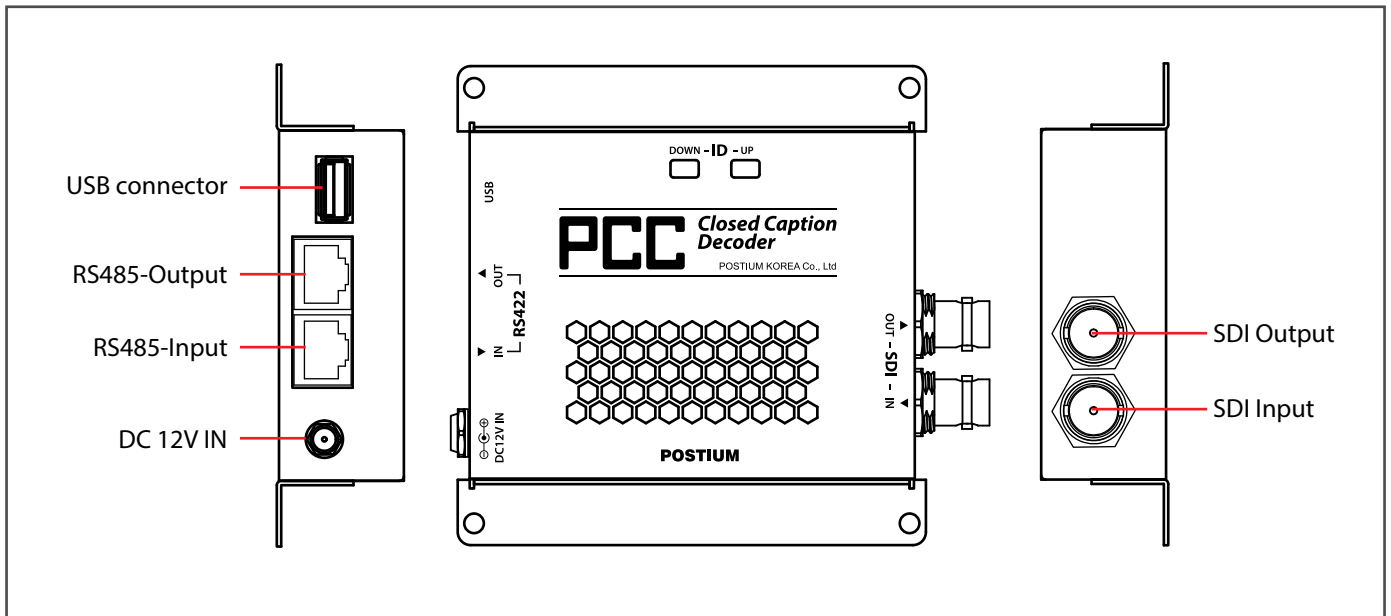

# PCC (M-type) M타입은 POSTIUM모니터와 연결하여 사용됩니다.

## Closed Caption Decoder

- SDI Closed Caption Decoder
- Supports Korean KRCC 708(Service 1-6)
- 1 SDI In/Out put (SD/HD)
- RS485 In/Out put
- Supports Vesa Mount Setup
- Power Adaptor

# PCC (Box-type) Closed Caption Decoder

- SDI Closed Caption Decoder
- Supports Korean KRCC 708(Service 1-6)
- 1 SDI In/Out put (SD/HD)
- 1 HDMI Output(SD/HD)
- Supports Vesa Mount Setup
- Power Adaptor